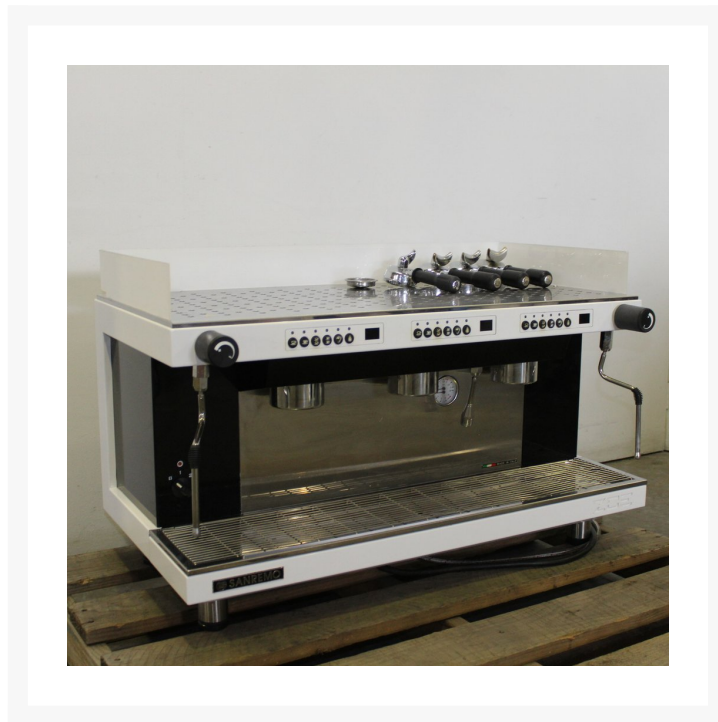

San Remo ZOE 3 Group Coffee Machine

\$5,650.00 +GST

San Remo ZOE 3 Group Coffee Machine

Location - Brisbane

3 Group Volumetric Tall Cup Coffee Machine

Description

San Remo ZOE 3 Group Coffee Machine

Location - Brisbane

Reference number - 0397991

Features:

- * Single Boiler (14L)
- * Shot Control

- * 2 Steam Wands
- * Hot Water Outlet
- * 1 Single/3 Double Handles
- * White & S/S Finish
- * Surface Scratches
- * 25 Amp 1 Phase Hard Wired
- * 950mmW x 505mmD x 600mmH
- * 71KG

Specifications:

- * Make : SAN REMO
- * Model : ZOE 3 GROUP
- * Depth : 505 mm
- * Width : 950 mm
- * Height : 600 mm
- * Weight : 71 kg

3 Group Volumetric Tall Cup Coffee Machine

Additional Information

Country of Manufacture	China
About the Product	This item is an ex-lease item and it is in good used condition but may be scratched and dented. The item has been tested and is in full working order. Please check which State the item is located to know if it is available in your region.