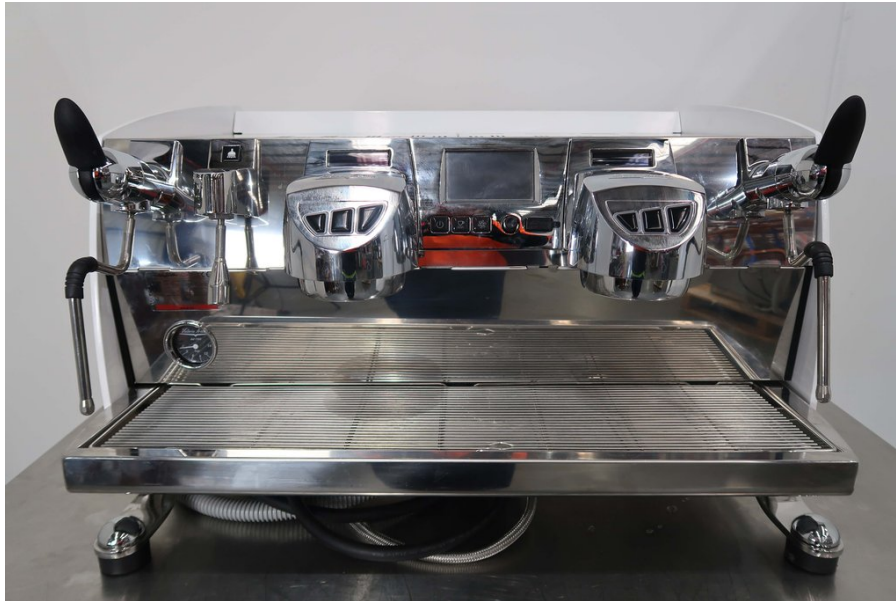

Vic Arduino BLACK EAGLE Coffee Machine

\$10,480.00 +GST

Vic Arduino BLACK EAGLE Coffee Machine

Location - Melbourne

2 Group Volumetric Coffee Machine

Description

Vic Arduino BLACK EAGLE Coffee Machine

Location - Melbourne

Reference number - 0130778

Features:

- * Single Boiler
- * Shot Timer

- * Cup Warming Rack
- * 1 Single & 2 Double Group Handles
- * Blind Filter Cap
- * White Finish
- * Scratches & Dents
- * 25 Amp 1 Phase Hardwired
- * 810mmW x 610mmD x 470mmH
- * 90KG

Specifications:

- * Make : VICTORIA ARDUINO
- * Model : VA388 T3 V GR2 L
- * Depth : 610 mm
- * Width : 810 mm
- * Height : 470 mm
- * Weight : 90 kg

2 Group Volumetric Coffee Machine

Additional Information