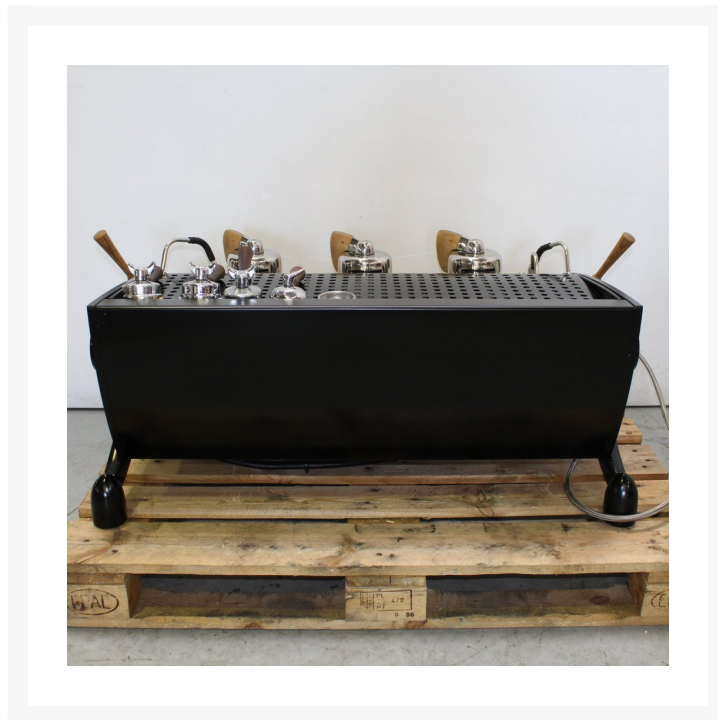

Slayer EspressoV2 3 Group Coffee Machine

\$14,500.00 +GST

Slayer EspressoV2 3 Group Coffee Machine

Location - Brisbane

3 Group Semi Automatic Coffee Machine

Description

Slayer EspressoV2 3 Group Coffee Machine

Location - Brisbane

Reference number - 0398386

Features:

- * Multi Boiler
- * Shot Timer

- * 1 Single & 3 Double Group Handles
- * Blind Filter Cap
- * Black & S/S Finish
- * 995mmW x 660mmD x 480mmH. 91KG. 40 Amp
- * 1 Phase Hard Wired

Specifications:

- * Make : SLAYER
- * Model : V3
- * Depth : 660 mm
- * Width : 995 mm
- * Height : 480 mm
- * Weight : 91 kg

3 Group Semi Automatic Coffee Machine

Additional Information

Country of Manufacture	China
About the Product	This item is an ex-lease item and it is in good used condition but may be scratched and dented. The item has been tested and is in full working order. Please check which State the item is located to know if it is available in your region.